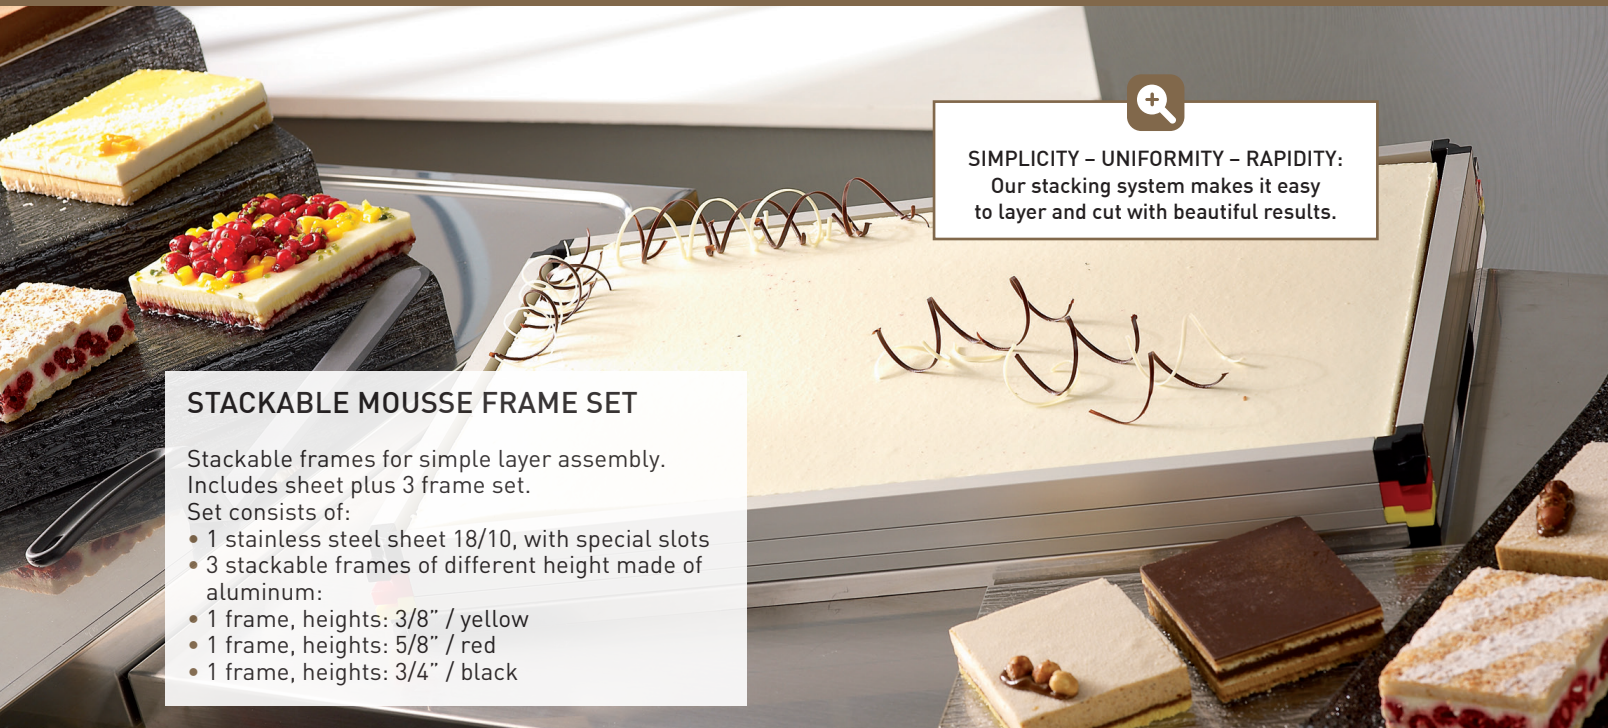

SAVE TIME AND GET PERFECT RESULTS WITH MULTI-LAYERED DESSERTS

SIMPLICITY – UNIFORMITY – RAPIDITY:
Our stacking system makes it easy to layer and cut with beautiful results.

STACKABLE MOUSSE FRAME SET

Stackable frames for simple layer assembly. Includes sheet plus 3 frame set.

Set consists of:

- 1 stainless steel sheet 18/10, with special slots
- 3 stackable frames of different height made of aluminum:
 - 1 frame, heights: 3/8" / yellow
 - 1 frame, heights: 5/8" / red
 - 1 frame, heights: 3/4" / black

RULER FOR MOUSSE FRAME
Made of food grade plastic.

Item #	L"	W"	Wt oz.
421716	22	3 1/2	7